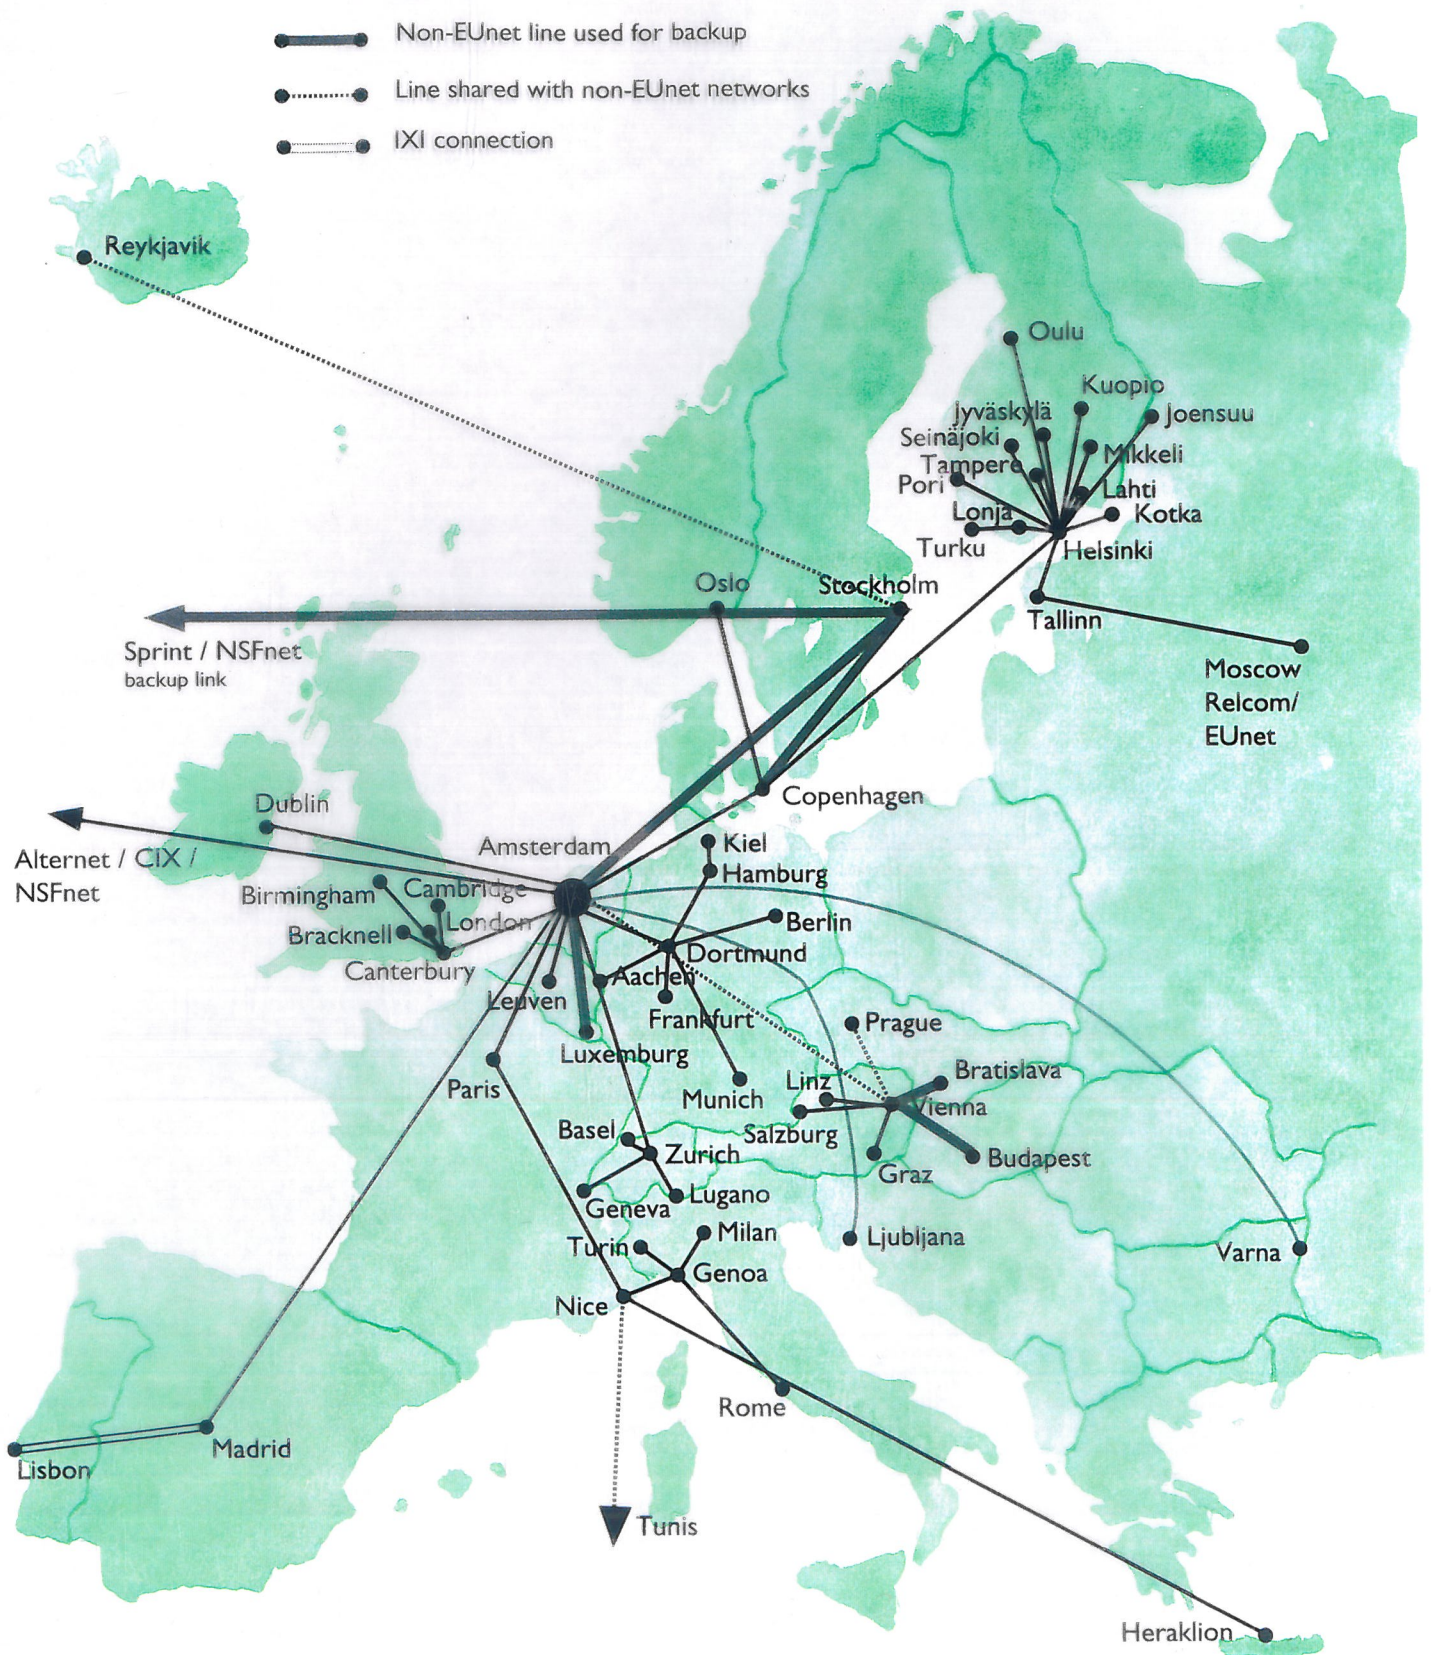

-  EUnet line
-  Public X.25
-  Non-EUnet line used for backup
-  Line shared with non-EUnet networks
-  IXI connection

European EUnet infrastructure